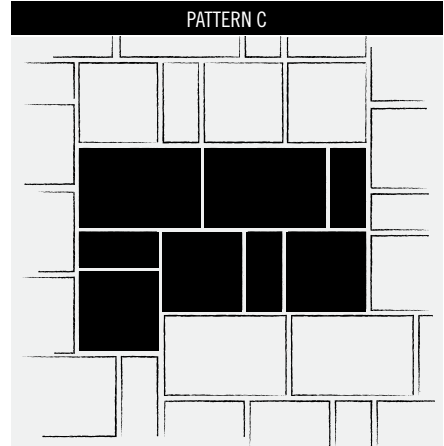

*This product is special order only. Please consult your sales representative for color and product availability.

PRODUCT SPECIFICATIONS

3-Piece Combo*	
15 x 7 1/2 x 3 1/8	
15 x 15 x 3 1/8	
15 x 22 1/2 x 3 1/8	

Distributed by:

www.quicksupplydm.com
(515)289-1271

MELVILLE LAYING GUIDE

For more pattern options visit belgard.com/products/pavers

PALLET INFORMATION / ESTIMATING CHART

	SqFt/ Pallet	SqFt/ Layer	Layers/ Pallet	Units/ Pallet	Units/ Layer	LnFt/ Pallet	Units/ SqFt	SqFt/ Unit	Pallet Weight
3-PIECE COMBO	83.97	11.99	7	56	8	-	-	-	2,990 LBS