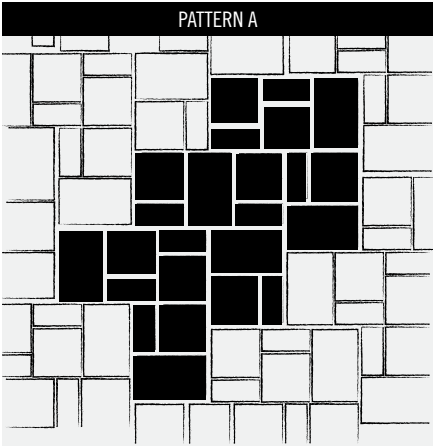

MELVILLE®

Paver

PEDESTRIAN	LIGHT TRAFFIC	REGULAR TRAFFIC	HEAVY TRAFFIC	PERMEABLE	ADA	COLORGARD PROCESS	TEXTUREGARD PROCESS	FINISHES					
								SHOT BLAST	SHOT BLAST SEALED	GROUND FACE	GROUND FACE SEALED	SMOOTH	TUMBLLED/ANTIQUED
✓	✓	✓				✓		✓	✓		✓		✓

*This product is special order only. Please consult your sales representative for color and product availability.

PRODUCT SPECIFICATIONS

3-Piece Combo*	
15 x 7 1/2 x 3 1/8	
15 x 15 x 3 1/8	
15 x 22 1/2 x 3 1/8	

Distributed by:

www.quicksupplydm.com
(515)289-1271

MELVILLE LAYING GUIDE

For more pattern options visit belgard.com/products/pavers

PALLET INFORMATION / ESTIMATING CHART

	SqFt/ Pallet	SqFt/ Layer	Layers/ Pallet	Units/ Pallet	Units/ Layer	LnFt/ Pallet	Units/ SqFt	SqFt/ Unit	Pallet Weight
3-PIECE COMBO	83.97	11.99	7	56	8	-	-	-	2,990 LBS