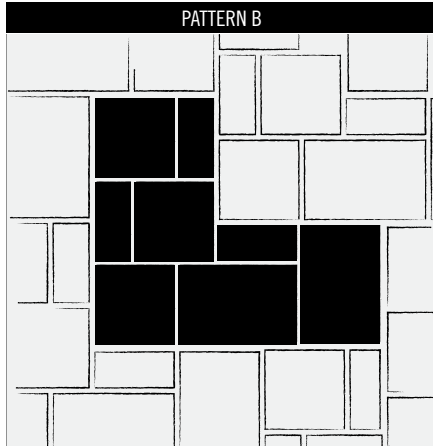

MELVILLE LAYING GUIDE

For more pattern options visit belgard.com/products/pavers

PALLET INFORMATION / ESTIMATING CHART

	SqFt/ Pallet	SqFt/ Layer	Layers/ Pallet	Units/ Pallet	Units/ Layer	LnFt/ Pallet	Units/ SqFt	SqFt/ Unit	Pallet Weight
3-PIECE COMBO	83.97	11.99	7	56	8	-	-	-	2,990 LBS

NOTES

Empty space for notes.